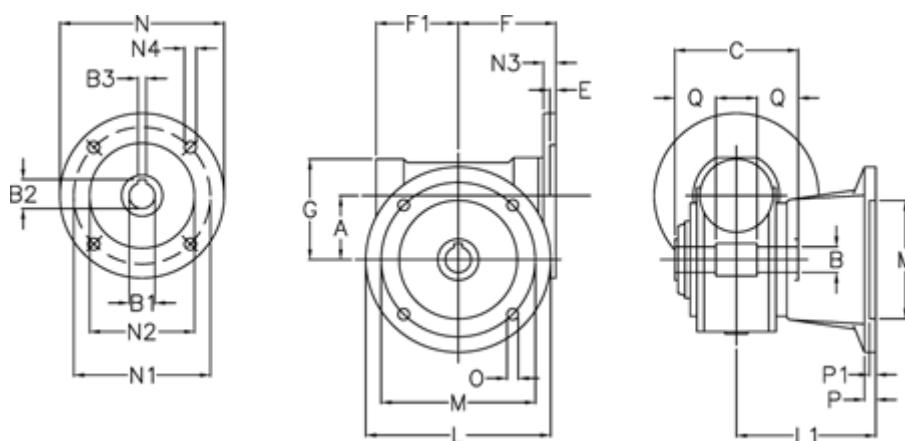

# Data Sheet

Article number: 390204901462810  
Description: Worm gear  
VF 49-FA2-14-71B14

## Measures

A = 49.5	F1 = 63	N2 = 70
B = 25 H7	G = 80	N3 = 10.5
B1 E7 = 14	L = 125	N4 = 6.5
B2 = 16.3	L1 = 115	O = 10.5
B3 H9 = 5	M = 90	P = 12
C = 82	M1 = 70	P1 = 10
E = 3	N = 105	Q = 22.5
F = 70	N1 = 85	